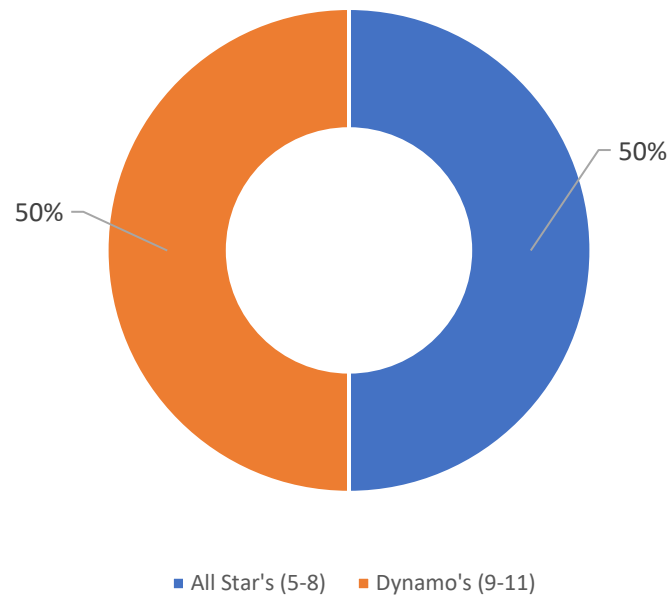

Our teas are held in the village hall

Teas are funded by players match fees and are provided by volunteers across the club

Weekly indoor net sessions run from March - May

Outdoor weekly net sessions run from May - September

Each week from May – September you'll see our teams on the green

Breakdown of our playing membership

Senior section

Age Range	Number of players
Under 18	3
18-40	30
40+	10
Total	43

Junior section

Junior Section	Number of players
All Star's (5-8)	24
Dynamo's (9-11)	24
Total	48
This is a capped number	

Overall as a club

Gender	Number of players
Male	74
Female	17
Total	91
This is more representative than the ECB average	

Additional information

Our matches

- Our matches take place on Saturdays with the set up taking place from 13:00 and the match starting at 13:30
- Our Saturday games are 40 overs and our midweek games are 15 overs