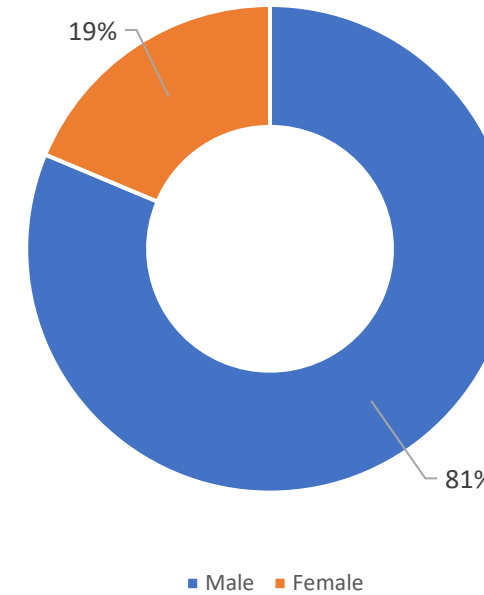

Our teas are held in the village hall

Teas are funded by players match fees and are provided by volunteers across the club

Weekly indoor net sessions run from March - May

Outdoor weekly net sessions run from May - September

Each week from May – September you'll see our teams on the green

Breakdown of our playing membership

Senior section

Age Range	Number of players
Under 18	3
18-40	30
40+	10
Total	43

Junior section

Junior Section	Number of players
All Star's (5-8)	24
Dynamo's (9-11)	24
Total	48
This is a capped number	

Overall as a club

Gender	Number of players
Male	74
Female	17
Total	91
This is more representative than the ECB average	

Additional information

Our matches

- Our matches take place on Saturdays with the set up taking place from 13:00 and the match starting at 13:30
- Our Saturday games are 40 overs and our midweek games are 15 overs