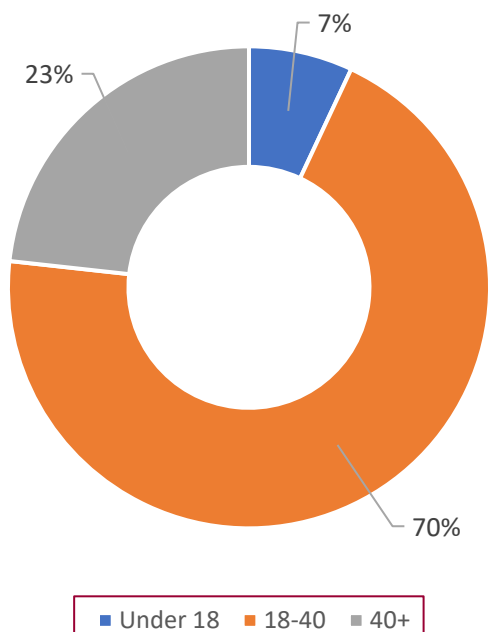

Our teas are held in the village hall

Teas are funded by players match fees and are provided by volunteers across the club

Weekly indoor net sessions run from March - May

Outdoor weekly net sessions run from May - September

Each week from May – September you'll see our teams on the green

Breakdown of our playing membership

Senior section

Age Range	Number of players
Under 18	3
18-40	30
40+	10
Total	43

Junior section

Junior Section	Number of players
All Star's (5-8)	24
Dynamo's (9-11)	24
Total	48
This is a capped number	

Overall as a club

Gender	Number of players
Male	74
Female	17
Total	91
This is more representative than the ECB average	

Additional information

Our matches

- Our matches take place on Saturdays with the set up taking place from 13:00 and the match starting at 13:30
- Our Saturday games are 40 overs and our midweek games are 15 overs